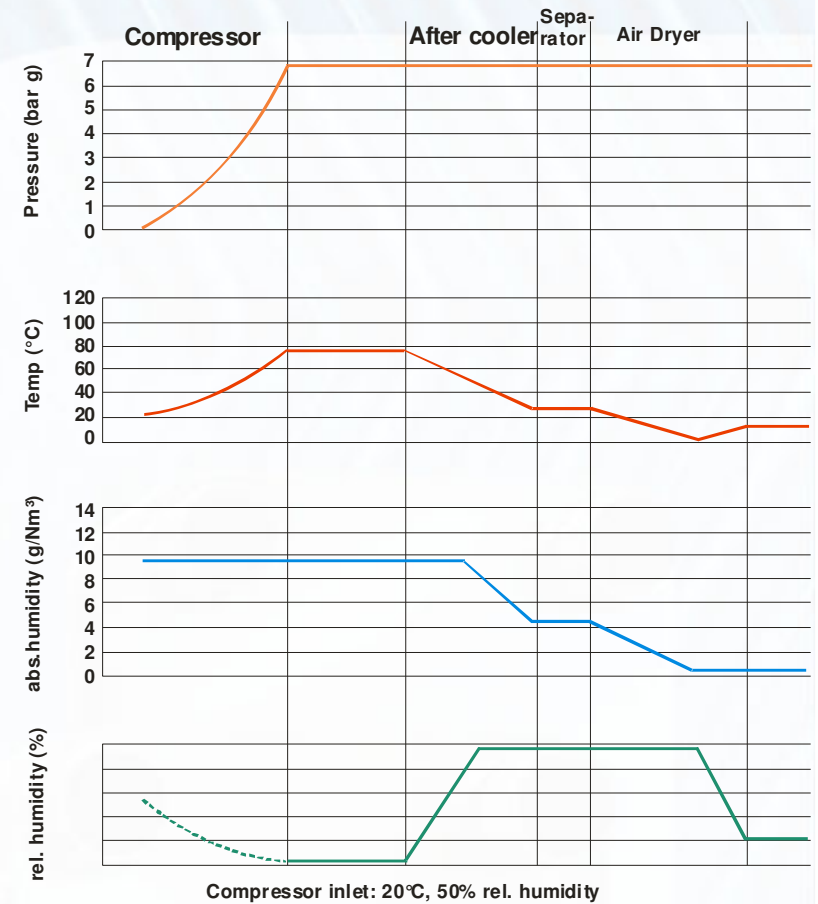

# Compressed Airsystem

- 1 Compressor
- 2 Aftercooler
- 3 Separator
- 4 Receiver
- 5/6 Dryer

© SWEP International AB